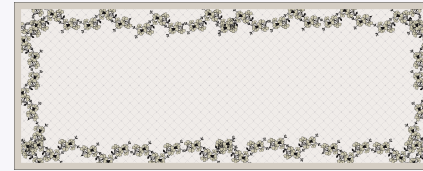

inaya

RM 49.00 /PC

ROSE GOLD

OFF WHITE

BLACK

PRODUCT DETAILS

PRODUCT CODE: UCB1025-LILIES IN BLACK COLOR
MATERIAL: SATIN SILK
SIZE : 70 INCH X 27 INCH
FINISHING : BABY HEM

*DISCLAIMER : ACTUAL PRODUCT COLOR MAY VARY FROM COLORS SHOWN DUE TO DIFFERENCE IN SCREEN OR MONITOR SETTING.

PRODUCT DESCRIPTION

SIMPLE YET ELEGANT, OUR NEW COLLECTION LILIES. SUITABLE FOR EARTH COLOR LOVERS.