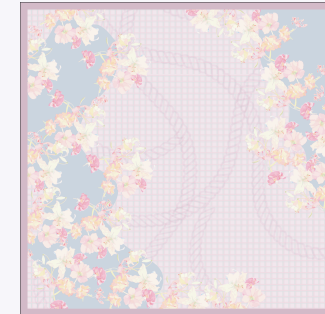

# Ailee

inaaya

ina<sup>ya</sup>

RM 45.00 /PC

BLUE GREEN PURPLE BROWN

PINK BLUE

UC1023- AILEE

PRODUCT DETAILS

PRODUCT CODE: UCB1023-AILEE IN BLUE GREEN

MATERIAL: SATIN SILK

SIZE : 43 INCH X 43 INCH

FINISHING : BABY HEM

\*DISCLAIMER : ACTUAL PRODUCT COLOR MAY VARY FROM COLORS SHOWN DUE TO DIFFERENCE IN SCREEN OR MONITOR SETTING.